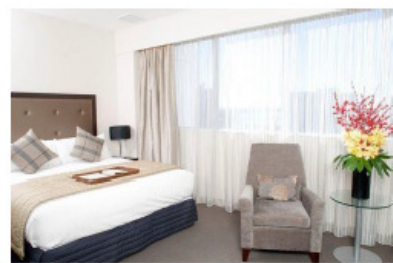

Rydges Auckland Hotel