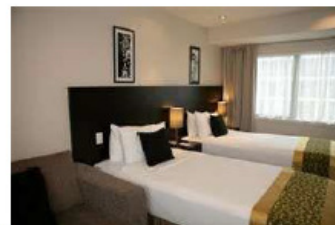

Auckland City Hotel